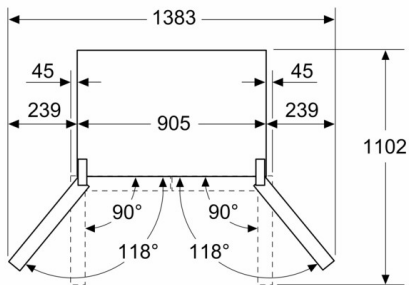

Measurements in mm

A	a	b
≤ 600	0	0
600 < A ≤ 650	45	45
650 < A ≤ 700	60	60
> 700	239	239

A: Kitchen cabinet or worktop depth