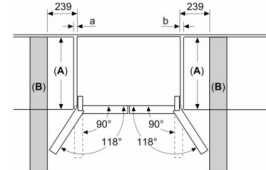

Measurements in mm