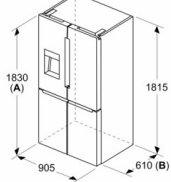

Series 6, French Door Bottom freezer, multi door, 183 x 90.5 cm, Brushed steel (with anti-fingerprint), Silver KFI96APEAG

Measurements in mm