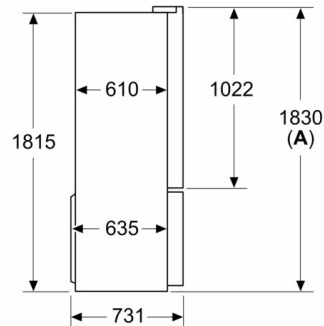

Series 6, French Door Bottom freezer, multi door, 183 x 90.5 cm, Brushed steel (with anti-fingerprint), Silver KFI96APEAG

Measurements in mm

Measurements in mm

A: Front is adjustable 1830–1847 mm, with front levelling feet fully extended

Measurements in mm