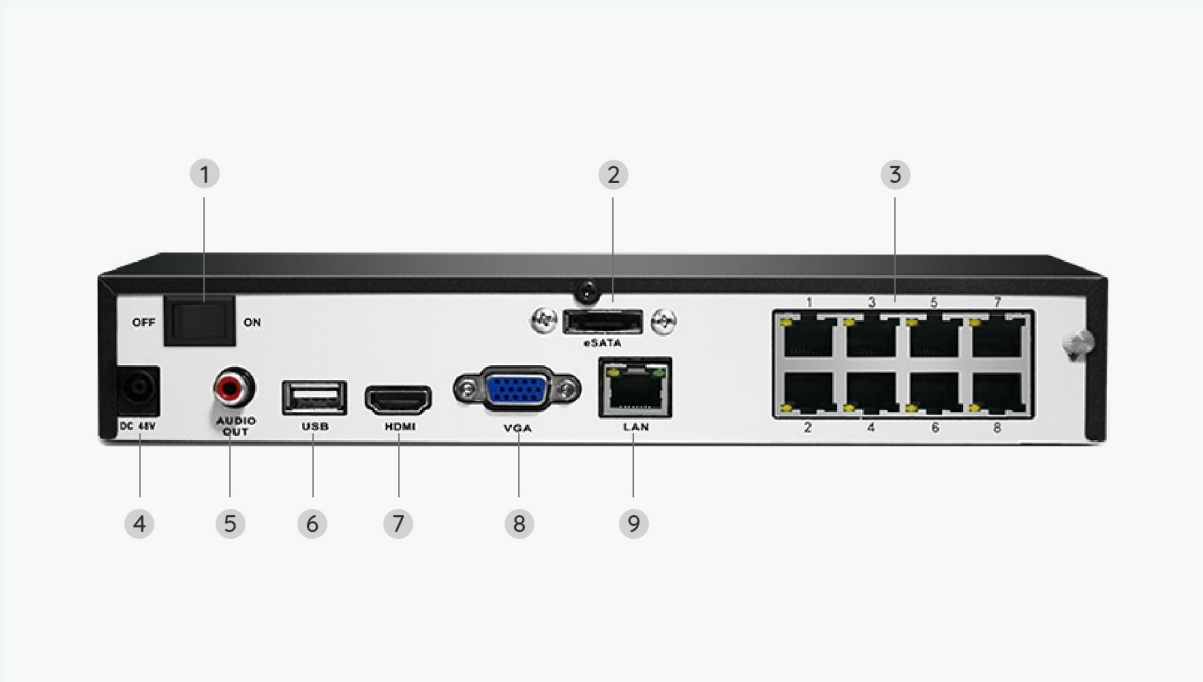

- 1 Power LED/HDD LED
- 2 USB Port

- 1 On/Off Switch
- 2 eSATA
- 3 RJ45
- 4 Power Input
- 5 Audio Out
- 6 USB Port
- 7 HDMI Port
- 8 VGA Port
- 9 Network