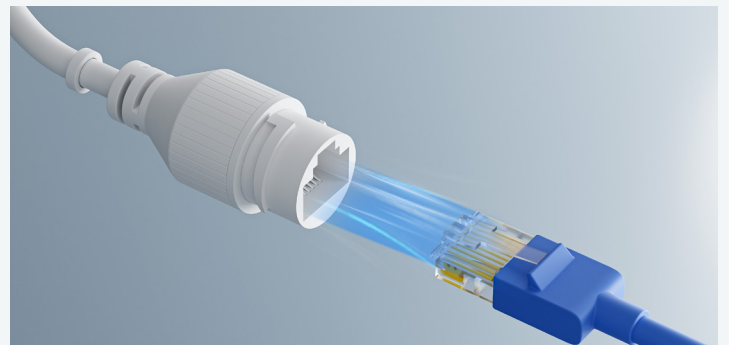

**Talk Like You're There**

The built-in mic and speaker allow you to communicate clearly with arriving guests or deter intruders with a "Get Away" message.

**PoE, Setup in Minutes**

Transmit videos and be charged simultaneously via only one network cable. Setup is easier with no messy cables.