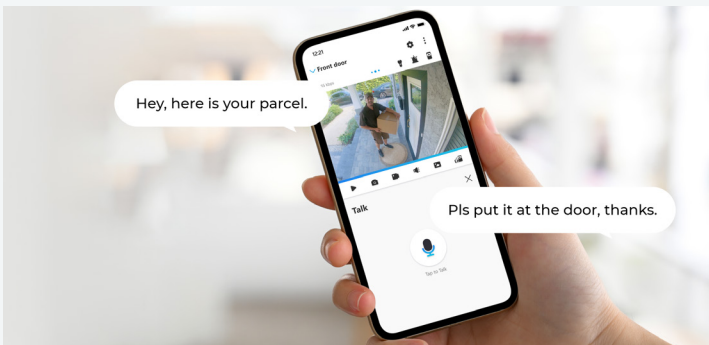

Talk Like You're There

The built-in mic and speaker allow you to communicate clearly with arriving guests or deter intruders with a "Get Away" message.